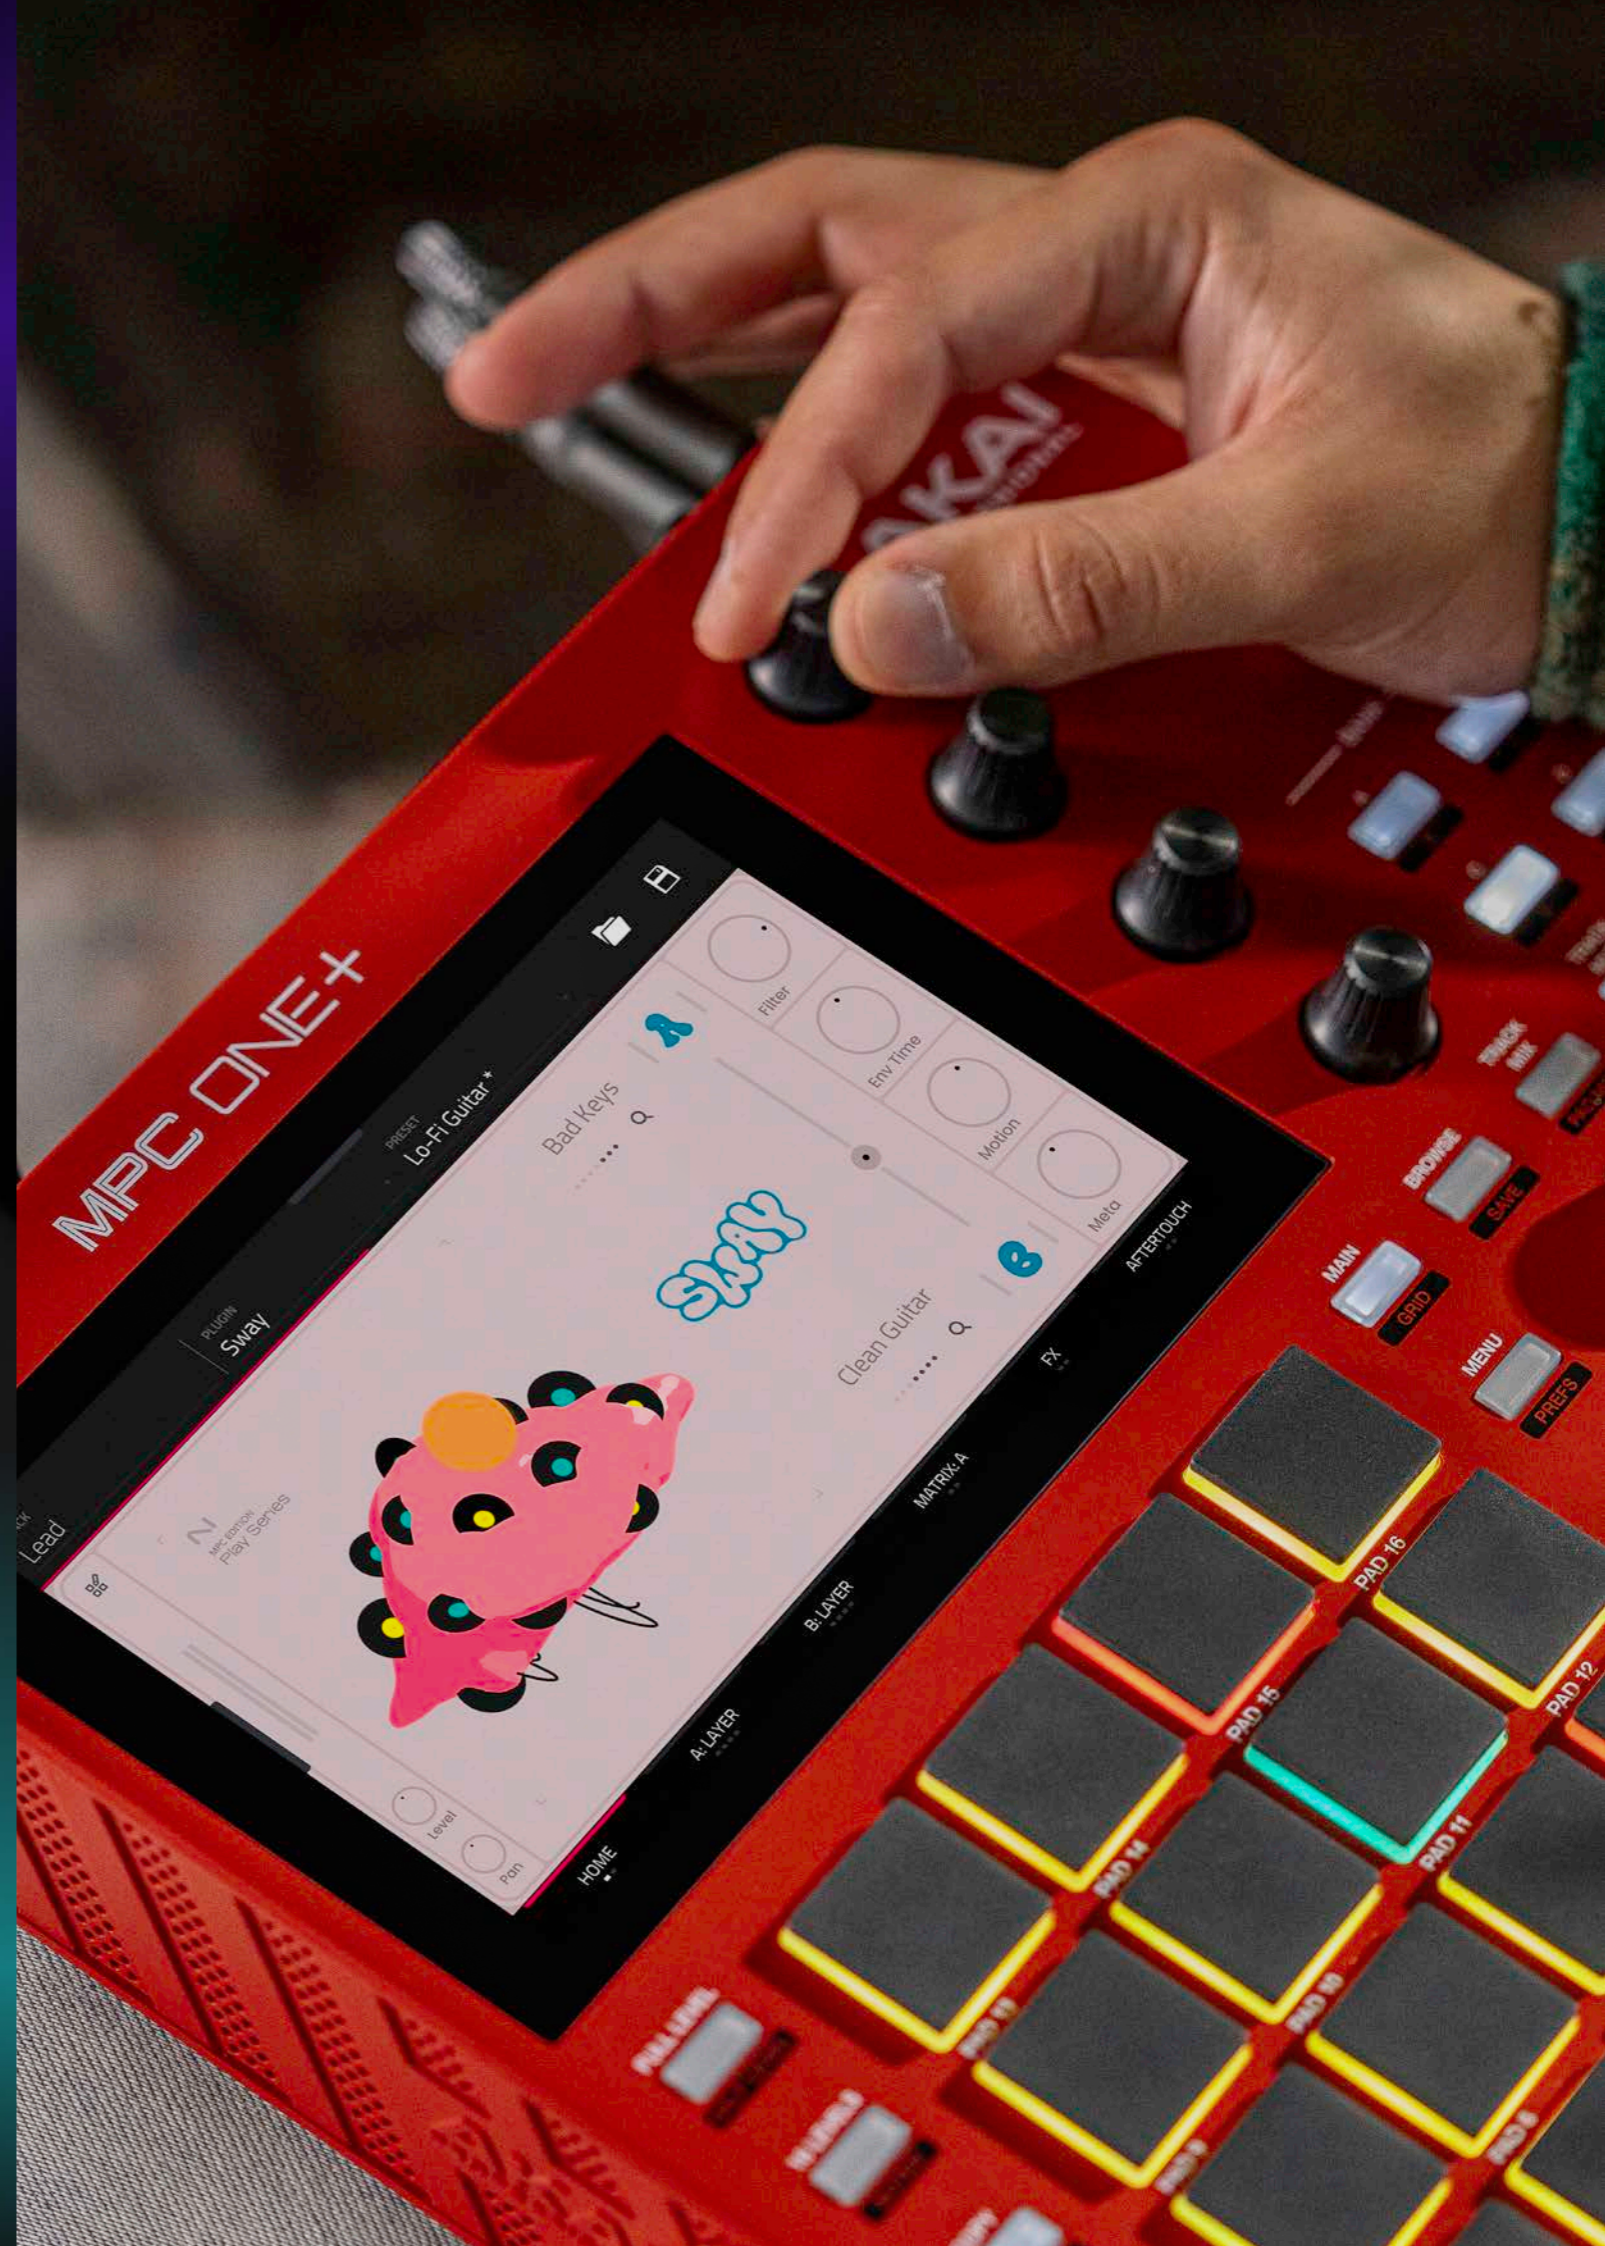

MPC Expansions have been custom made for MPC users, with everything reformatted to work seamlessly with your AKAI Professional hardware.